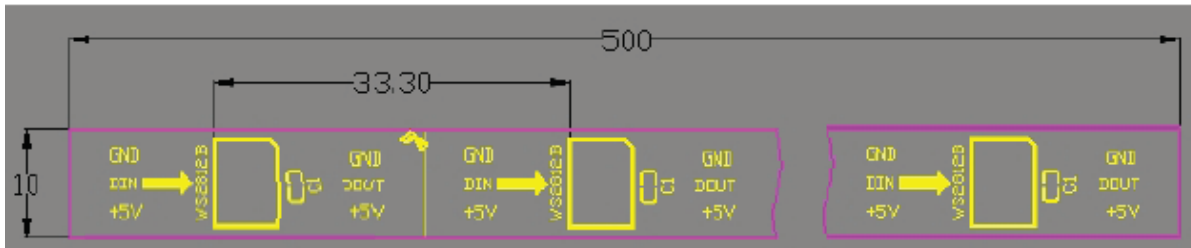

Model No.	OSW0TW53
Ver.	2

PRODUCT SPECIFICATION FOR **Addressable RGB LED Strip**

Descriptions

- This LED flexible strip is a full-color that external control for each lamp beads.
- It with high brightness, can achieve effects of full color running water, chasing and scanning.
- They widely applied to hotel, KTV entertainment place for interior decorative lighting, etc.
- This LED strip could be linked up to 5 meters, more than 5 meters is strictly prohibited.
- The diameter of the power cord should be based on the actual maximum current, the product power, cabling length (recommended no more than 5 meters), and the voltage of transmission line.
- Long life, easy installation.

Product Size (mm)

Model No.	OSW0TW53
Ver.	2

Product Parameters

Working voltage: DC5V

Working current: 1.8A/meter

Cable length: 200mm AWG22#

Working temperature: -40°C ~ 60°C

Package: 5meter/roll

LED number: 30pcs/meter

Viewing angle: ≥120

Distribution Wiring Diagram