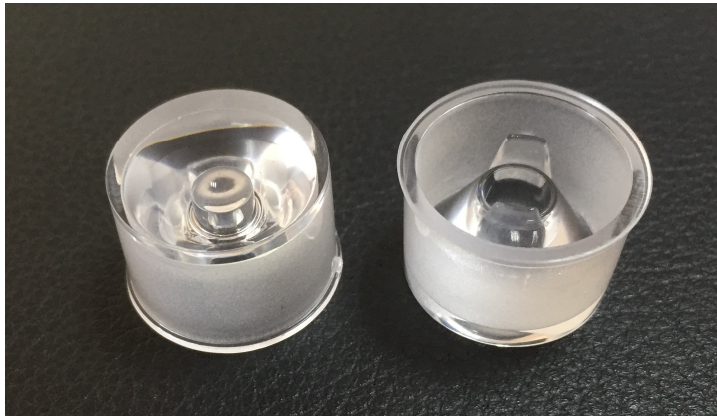

Model No.	OEHW2030GF
VER.	1.1

Descriptions:

Models	OEHW2030GF
Specification	φ21.5*14mm
Perspective	30
Wick	1
Material	PMMA
Transmittance	93%
Temperature	-35°C-90°C
Tolerance	±0.3mm
Standard	SGS/ROHS
Surface Treatment	Transparent

Product Picture and Dimensions

Unit:mm
Tolerance: ±0.3mm