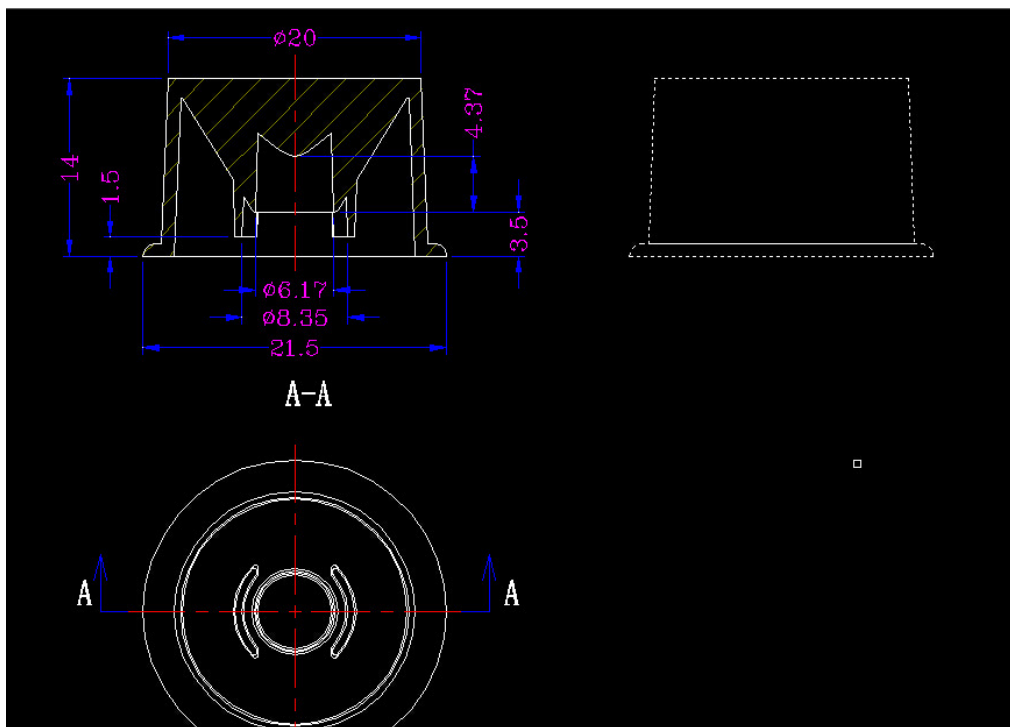

Model No.	OEHW2030GF
VER.	1.1

Descriptions:

Models	OEHW2030GF
Specification	φ21.5*14mm
Perspective	30
Wick	1
Material	PMMA
Transmittance	93%
Temperature	-35°C-90°C
Tolerance	±0.3mm
Standard	SGS/ROHS
Surface Treatment	Transparent

Product Picture and Dimensions

Unit:mm
Tolerance: ±0.3mm