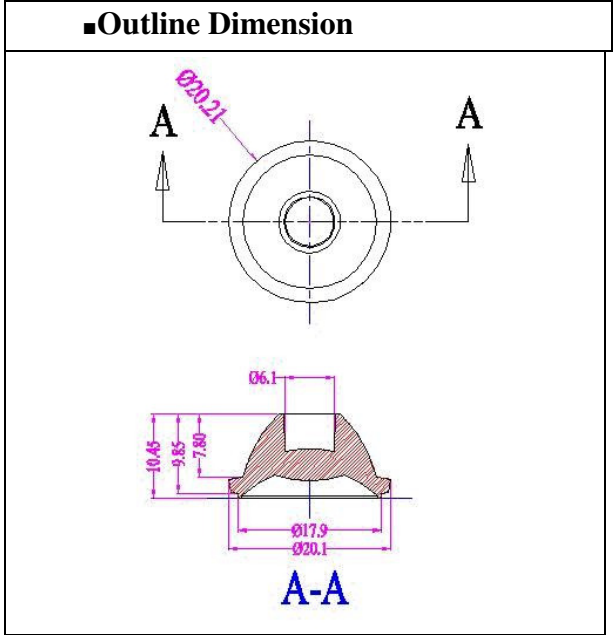

■ **Features**

- 45 ° focusing angle

■ **Applications**

- Non long range lighting with medium area

■ **Outline Dimension**

■ **Specification**

Item	Value
Transmittance	93%
Material	PMMA
Standard	SGS/ROHS
Temperature	-35°C -90°C
Surface Treatment	Matt

■ **Photos**

■ **Beam Pattern**