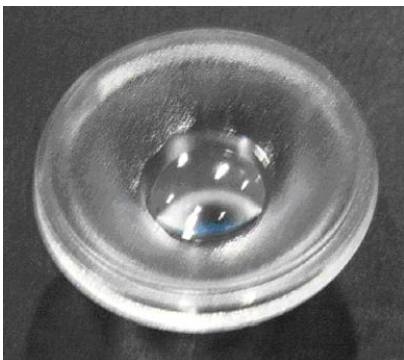

■ **Features**

- 45 ° focusing angle

■ **Applications**

- Non long range lighting with medium area

■ **Outline Dimension**

■ **Specification**

Item	Value
Transmittance	93%
Material	PMMA
Standard	SGS/ROHS
Temperature	-35°C -90°C
Surface Treatment	Matt

■ **Photos**

■ **Beam Pattern**