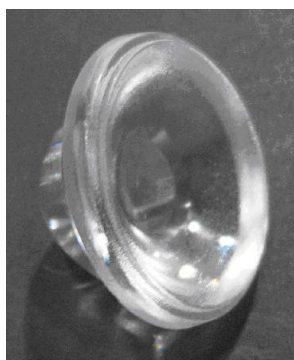

■ **Features**

- 45 ° focusing angle

■ **Applications**

- Non long range lighting with medium area

■ **Outline Dimension**

■ **Specification**

Item	Value
Transmittance	93%
Material	PMMA
Standard	SGS/ROHS
Temperature	-35°C -90°C
Surface Treatment	Matt

■ **Photos**

■ **Beam Pattern**