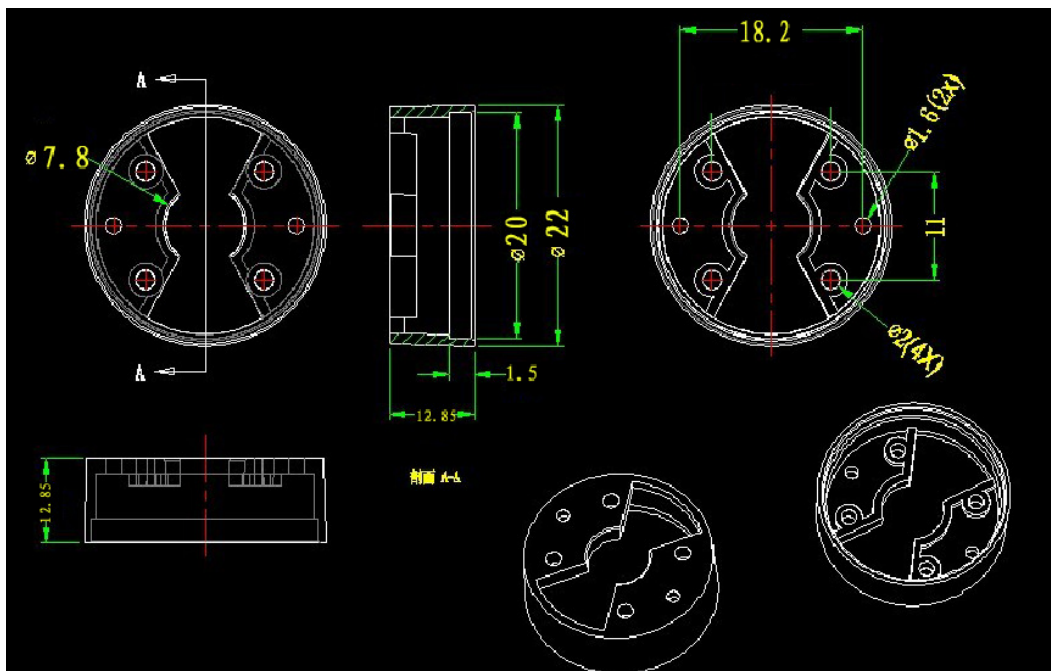

Model No.	OEHW220
REV.	C1

Power LED Holder

Descriptions:

Size : Φ 22mm Height:12.85mm

Net Weight: 2g

Material: PC

Color: White

Operating Temperature: $-35^{\circ}\text{C} \sim +90^{\circ}\text{C}$

Product Picture & Dimensions:

Unit:mm

Tolerance: $\pm 0.2\text{mm}$